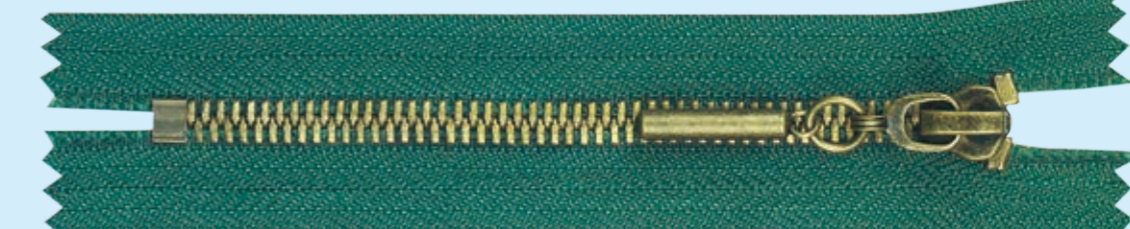

3#金属白铜圆牙密尾/YG头  
No.3 Metal cupronickel standard teeth Close-end/YG slider

4#金属85H铜玫瑰金色Y-牙密尾/YG头  
No.4 Metal 85H Rose gold Y-teeth Close-end/YG slider

4#金属85H铜K金方牙密尾/自动头  
No.4 Metal 85H copper K-gold square teeth Close-end/Auto lock

4#金属黄铜方牙密尾/自动头  
No.4 Metal brass square teeth Close-end/Auto lock

4#金属红古铜方牙开尾/自动头  
No.4 Metal antique-copper square teeth Open-end/Auto lock

5#金属红古铜圆牙密尾/自动头  
No.5 Metal antique-copper standard teeth Close-end/Auto lock

5#金属黄金Y-牙密尾欧款上止/欧款自动头  
No.5 Metal gold Y-teeth Close-end Euro-top-stop/Euro body auto lock

5#金属白金Y-牙开尾/Y款自动头  
No.5 Metal platina Y-teeth Open-end/Y-body Auto lock

5#金属青古铜密牙密尾/自动头  
No.5 Metal antique brass dense teeth Close-end/Auto lock

5#金属浅克叻密牙上下拉开尾/旋转自动头  
No.5 Metal antique nickel dense teeth two way Open-end/Reversible auto lock

5#金属无叻浅克叻圆牙开尾/Y款自动头  
No.5 Metal antique nickel nickel free standard teeth Open-end/Y-body auto lock

5#金属黑古铜牙开尾/自动头  
No.5 Metal Dark antique-brass standard teeth Open-end/Auto lock