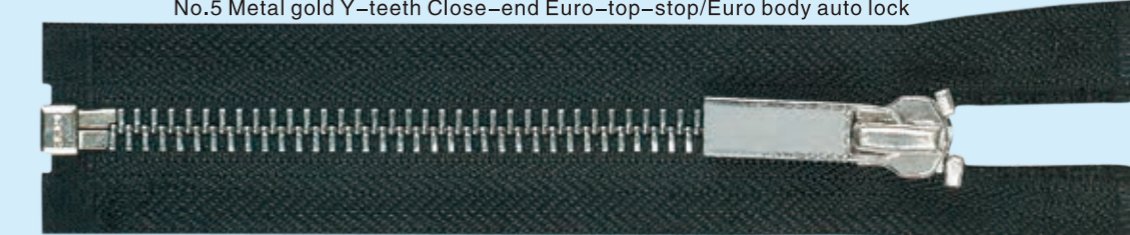

3#金属白铜圆牙密尾/YG头  
No.3 Metal cupronickel standard teeth Close-end/YG slider

4#金属85H铜玫瑰金色Y-牙密尾/YG头  
No.4 Metal 85H Rose gold Y-teeth Close-end/YG slider

4#金属85H铜K金方牙密尾/自动头  
No.4 Metal 85H copper K-gold square teeth Close-end/Auto lock

4#金属黄铜方牙密尾/自动头  
No.4 Metal brass square teeth Close-end/Auto lock

4#金属红古铜方牙开尾/自动头  
No.4 Metal antique-copper square teeth Open-end/Auto lock

5#金属红古铜圆牙密尾/自动头  
No.5 Metal antique-copper standard teeth Close-end/Auto lock

5#金属黄金Y-牙密尾欧款上止/欧款自动头  
No.5 Metal gold Y-teeth Close-end Euro-top-stop/Euro body auto lock

5#金属白金Y-牙开尾/Y款自动头  
No.5 Metal platina Y-teeth Open-end/Y-body Auto lock

5#金属青古铜密牙密尾/自动头  
No.5 Metal antique brass dense teeth Close-end/Auto lock

5#金属浅克叻密牙上下拉开尾/旋转自动头  
No.5 Metal antique nickel dense teeth two way Open-end/Reversible auto lock

5#金属无叻浅克叻圆牙开尾/Y款自动头  
No.5 Metal antique nickel nickel free standard teeth Open-end/Y-body auto lock

5#金属黑古铜牙开尾/自动头  
No.5 Metal Dark antique-brass standard teeth Open-end/Auto lock