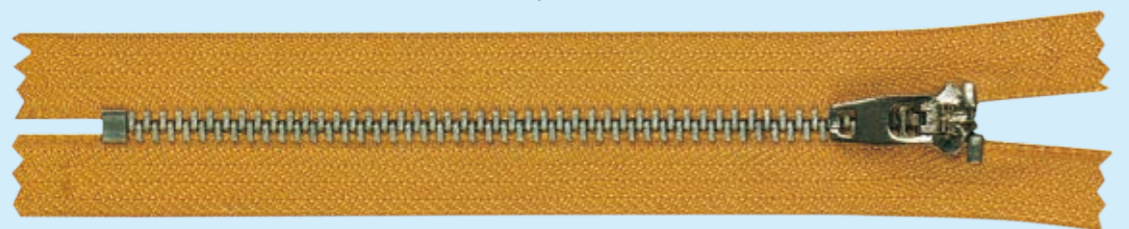

3#金属无叻白铜Y-牙密尾/Y款自动头  
No.3 Metal cupronickel nickel free Y-teeth Close-end/Y-body auto lock

3#金属磨光白金Y-牙密尾/自动头  
No.3 Metal Polished platina Y-teeth Close-end/Auto lock

3#白铝牙圆牙开尾/自动头  
No.3 Aluminum standard teeth Open-end/Auto lock

3#金属白铜圆牙密尾/YG头  
No.3 Metal cupronickel standard teeth Close-end/YG slider

4#金属85H铜玫瑰金色Y-牙密尾/YG头  
No.4 Metal 85H Rose gold Y-teeth Close-end/YG slider

4#金属85H铜K金方牙密尾/自动头  
No.4 Metal 85H copper K-gold square teeth Close-end/Auto lock

4#金属黄铜方牙密尾/自动头  
No.4 Metal brass square teeth Close-end/Auto lock

4#金属红古铜方牙开尾/自动头  
No.4 Metal antique-copper square teeth Open-end/Auto lock

5#金属红古铜圆牙密尾/自动头  
No.5 Metal antique-copper standard teeth Close-end/Auto lock

10#金属黄铜牙开尾/Y款自动头  
No.10 Metal brass teeth Open-end/Y-body auto lock