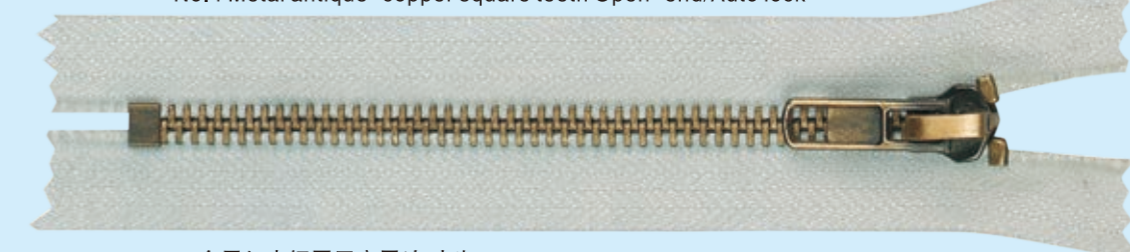

3#金属白铜圆牙密尾/YG头  
No.3 Metal cupronickel standard teeth Close-end/YG slider

4#金属85H铜玫瑰金色Y-牙密尾/YG头  
No.4 Metal 85H Rose gold Y-teeth Close-end/YG slider

4#金属85H铜K金方牙密尾/自动头  
No.4 Metal 85H copper K-gold square teeth Close-end/Auto lock

4#金属黄铜方牙密尾/自动头  
No.4 Metal brass square teeth Close-end/Auto lock

4#金属红古铜方牙开尾/自动头  
No.4 Metal antique-copper square teeth Open-end/Auto lock

5#金属红古铜圆牙密尾/自动头  
No.5 Metal antique-copper standard teeth Close-end/Auto lock

5#金属黄金Y-牙密尾欧款上止/欧款自动头  
No.5 Metal gold Y-teeth Close-end Euro-top-stop/Euro body auto lock

5#金属白金Y-牙开尾/Y款自动头  
No.5 Metal platina Y-teeth Open-end/Y-body Auto lock

5#金属青古铜密牙密尾/自动头  
No.5 Metal antique brass dense teeth Close-end/Auto lock

5#金属浅克叻密牙上下拉开尾/旋转自动头  
No.5 Metal antique nickel dense teeth two way Open-end/Reversible auto lock

5#金属无叻浅克叻圆牙开尾/Y款自动头  
No.5 Metal antique nickel nickel free standard teeth Open-end/Y-body auto lock

5#金属黑古铜牙开尾/自动头  
No.5 Metal Dark antique-brass standard teeth Open-end/Auto lock