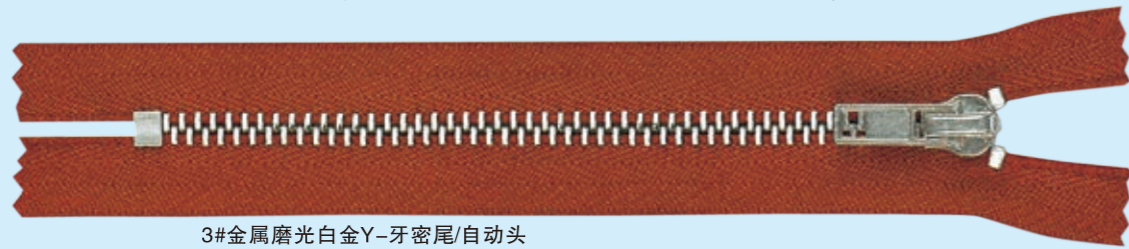

3#金属无叻白铜Y-牙密尾/Y款自动头  
No.3 Metal cupronickel nickel free Y-teeth Close-end/Y-body auto lock

3#金属磨光白金Y-牙密尾/自动头  
No.3 Metal Polished platina Y-teeth Close-end/Auto lock

3#白铝牙圆牙开尾/自动头  
No.3 Aluminum standard teeth Open-end/Auto lock

3#金属白铜圆牙密尾/YG头  
No.3 Metal cupronickel standard teeth Close-end/YG slider

4#金属85H铜玫瑰金色Y-牙密尾/YG头  
No.4 Metal 85H Rose gold Y-teeth Close-end/YG slider

4#金属85H铜K金方牙密尾/自动头  
No.4 Metal 85H copper K-gold square teeth Close-end/Auto lock

4#金属黄铜方牙密尾/自动头  
No.4 Metal brass square teeth Close-end/Auto lock

4#金属红古铜方牙开尾/自动头  
No.4 Metal antique-copper square teeth Open-end/Auto lock

5#金属红古铜圆牙密尾/自动头  
No.5 Metal antique-copper standard teeth Close-end/Auto lock

10#金属黄铜牙开尾/Y款自动头  
No.10 Metal brass teeth Open-end/Y-body auto lock