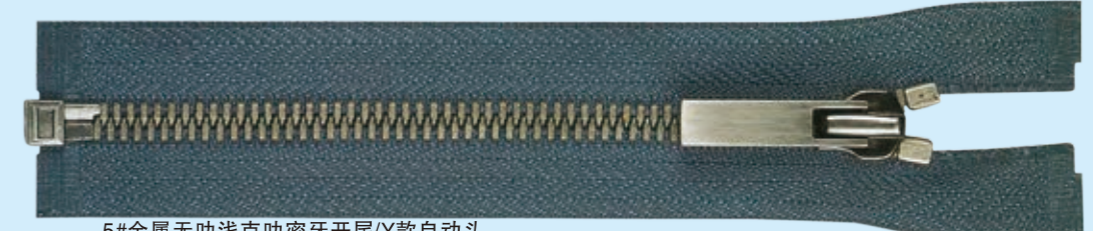

5#金属浅克叻密牙上下拉开尾/旋转自动头  
No.5 Metal antique nickel dense teeth two way Open-end/Reversible auto lock

5#金属无叻浅克叻圆牙开尾/Y款自动头  
No.5 Metal antique nickel nickel free standard teeth Open-end/Y-body auto lock

5#金属黑古铜牙开尾/自动头  
No.5 Metal Dark antique-brass standard teeth Open-end/Auto lock

5#金属镀七彩牙开尾/自动头  
No.5 Metal electroplated multicolor teeth Open-end/Auto lock

5#金属无叻白铜上下拉开尾/自动头  
No.5 Metal cupronickel nickel free two way Open-end/Auto lock

5#金属深克叻密牙(双拉头)密尾双尾制/自动头  
No.5 Metal dark antique-nickel dense double slider(double bottom stop)Close-end/Auto lock