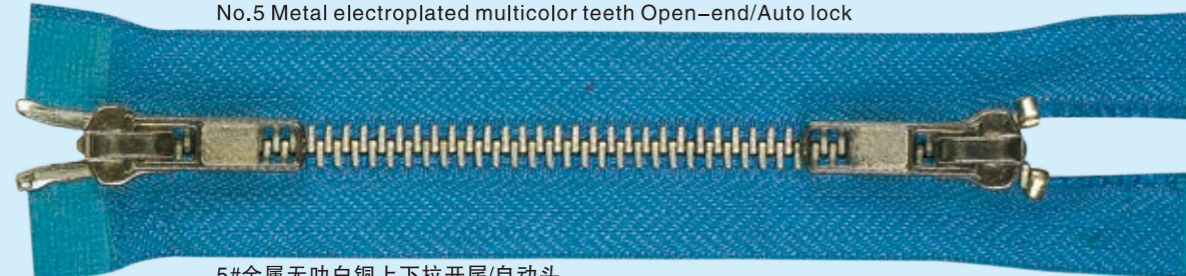

5#金属浅克叻密牙上下拉开尾/旋转自动头  
No.5 Metal antique nickel dense teeth two way Open-end/Reversible auto lock

5#金属无叻浅克叻圆牙开尾/Y款自动头  
No.5 Metal antique nickel nickel free standard teeth Open-end/Y-body auto lock

5#金属黑古铜牙开尾/自动头  
No.5 Metal Dark antique-brass standard teeth Open-end/Auto lock

5#金属镀七彩牙开尾/自动头  
No.5 Metal electroplated multicolor teeth Open-end/Auto lock

5#金属无叻白铜上下拉开尾/自动头  
No.5 Metal cupronickel nickel free two way Open-end/Auto lock

5#金属深克叻密牙(双拉头)密尾双尾制/自动头  
No.5 Metal dark antique-nickel dense double slider(double bottom stop)Close-end/Auto lock

5#金属无叻浅克叻密牙开尾/Y款自动头  
No.5 Metal antique nickel nickel free dense teeth Open-end/Y-body auto lock

8#金属红古铜圆牙密尾/Y款自动头  
No.8 Metal antique-copper standard teeth Close-end/Y-body auto lock

8#金属黄铜圆牙开尾/Y款自动头  
No.8 Metal brass standard teeth Open-end/Y-body auto lock