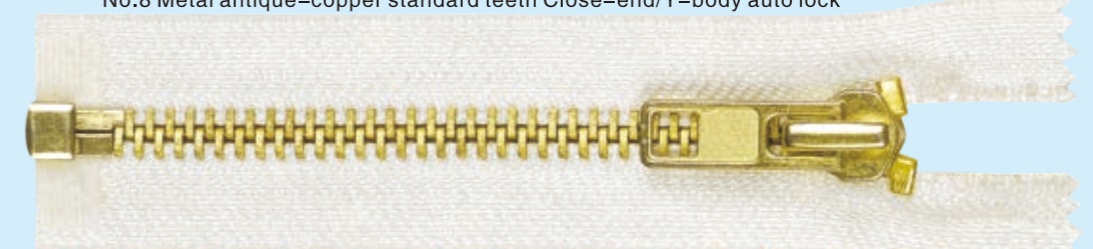

5#金属浅克叻密牙上下拉开尾/旋转自动头  
No.5 Metal antique nickel dense teeth two way Open-end/Reversible auto lock

5#金属无叻浅克叻圆牙开尾/Y款自动头  
No.5 Metal antique nickel nickel free standard teeth Open-end/Y-body auto lock

5#金属黑古铜牙开尾/自动头  
No.5 Metal Dark antique-brass standard teeth Open-end/Auto lock

5#金属镀七彩牙开尾/自动头  
No.5 Metal electroplated multicolor teeth Open-end/Auto lock

5#金属无叻白铜上下拉开尾/自动头  
No.5 Metal cupronickel nickel free two way Open-end/Auto lock

5#金属深克叻密牙(双拉头)密尾双尾制/自动头  
No.5 Metal dark antique-nickel dense double slider(double bottom stop)Close-end/Auto lock

5#金属无叻浅克叻密牙开尾/Y款自动头  
No.5 Metal antique nickel nickel free dense teeth Open-end/Y-body auto lock

8#金属红古铜圆牙密尾/Y款自动头  
No.8 Metal antique-copper standard teeth Close-end/Y-body auto lock

8#金属黄铜圆牙开尾/Y款自动头  
No.8 Metal brass standard teeth Open-end/Y-body auto lock

8#金属无叻白铜深克叻密牙(双拉头)密尾双尾制/Y款自动头  
No.8 Metal cupronickel N/F dense teeth double slider(double bottom stop)Close-end/Y-body auto lock

8#金属青古铜密牙上下拉开尾/Y款自动头  
No.8 Metal cupronickel dense teeth two way Open-end/Y-body Auto lock