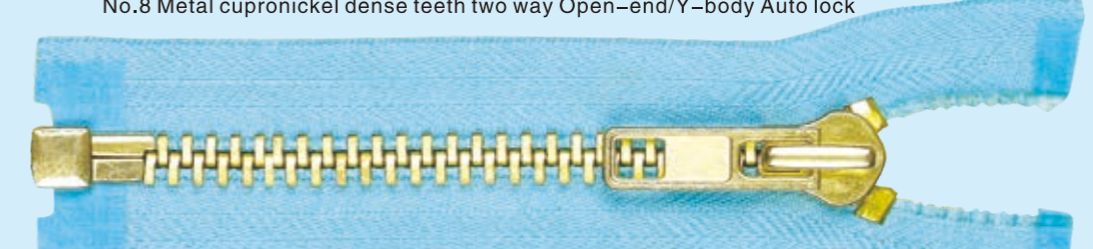

5#金属镀七彩牙开尾/自动头  
No.5 Metal electroplated multicolor teeth Open-end/Auto lock

5#金属无叻白铜上下拉开尾/自动头  
No.5 Metal cupronickel nickel free two way Open-end/Auto lock

5#金属深克叻密牙(双拉头)密尾双尾制/自动头  
No.5 Metal dark antique-nickel dense double slider(double bottom stop)Close-end/Auto lock

5#金属无叻浅克叻密牙开尾/Y款自动头  
No.5 Metal antique nickel nickel free dense teeth Open-end/Y-body auto lock

8#金属红古铜圆牙密尾/Y款自动头  
No.8 Metal antique-copper standard teeth Close-end/Y-body auto lock

8#金属黄铜圆牙开尾/Y款自动头  
No.8 Metal brass standard teeth Open-end/Y-body auto lock

8#金属无叻白铜深克叻密牙(双拉头)密尾双尾制/Y款自动头  
No.8 Metal cupronickel N/F dense teeth double slider(double bottom stop)Close-end/Y-body auto lock

8#金属青古铜密牙上下拉开尾/Y款自动头  
No.8 Metal cupronickel dense teeth two way Open-end/Y-body Auto lock

10#金属黄铜牙开尾/Y款自动头  
No.10 Metal brass teeth Open-end/Y-body auto lock