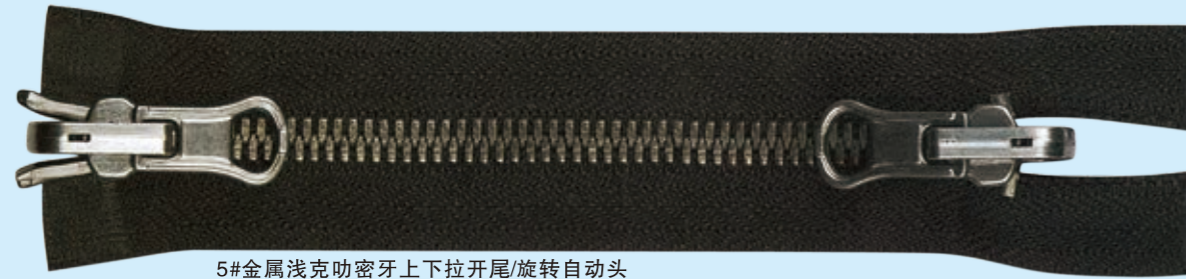

5#金属黄金Y-牙密尾欧款上止/欧款自动头  
No.5 Metal gold Y-teeth Close-end Euro-top-stop/Euro body auto lock

5#金属白金Y-牙开尾/Y款自动头  
No.5 Metal platina Y-teeth Open-end/Y-body Auto lock

5#金属青古铜密牙密尾/自动头  
No.5 Metal antique brass dense teeth Close-end/Auto lock

5#金属浅克叻密牙上下拉开尾/旋转自动头  
No.5 Metal antique nickel dense teeth two way Open-end/Reversible auto lock

5#金属无叻浅克叻圆牙开尾/Y款自动头  
No.5 Metal antique nickel nickel free standard teeth Open-end/Y-body auto lock

5#金属黑古铜牙开尾/自动头  
No.5 Metal Dark antique-brass standard teeth Open-end/Auto lock