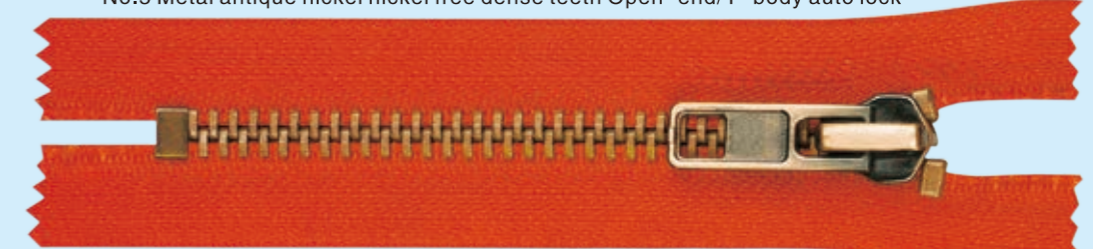

5#金属浅克叻密牙上下拉开尾/旋转自动头  
No.5 Metal antique nickel dense teeth two way Open-end/Reversible auto lock

5#金属无叻浅克叻圆牙开尾/Y款自动头  
No.5 Metal antique nickel nickel free standard teeth Open-end/Y-body auto lock

5#金属黑古铜牙开尾/自动头  
No.5 Metal Dark antique-brass standard teeth Open-end/Auto lock

5#金属镀七彩牙开尾/自动头  
No.5 Metal electroplated multicolor teeth Open-end/Auto lock

5#金属无叻白铜上下拉开尾/自动头  
No.5 Metal cupronickel nickel free two way Open-end/Auto lock

5#金属深克叻密牙(双拉头)密尾双尾制/自动头  
No.5 Metal dark antique-nickel dense double slider(double bottom stop)Close-end/Auto lock

5#金属无叻浅克叻密牙开尾/Y款自动头  
No.5 Metal antique nickel nickel free dense teeth Open-end/Y-body auto lock

8#金属红古铜圆牙密尾/Y款自动头  
No.8 Metal antique-copper standard teeth Close-end/Y-body auto lock

8#金属黄铜圆牙开尾/Y款自动头  
No.8 Metal brass standard teeth Open-end/Y-body auto lock

8#金属无叻白铜深克叻密牙(双拉头)密尾双尾制/Y款自动头  
No.8 Metal cupronickel N/F dense teeth double slider(double bottom stop)Close-end/Y-body auto lock

8#金属青古铜密牙上下拉开尾/Y款自动头  
No.8 Metal cupronickel dense teeth two way Open-end/Y-body Auto lock