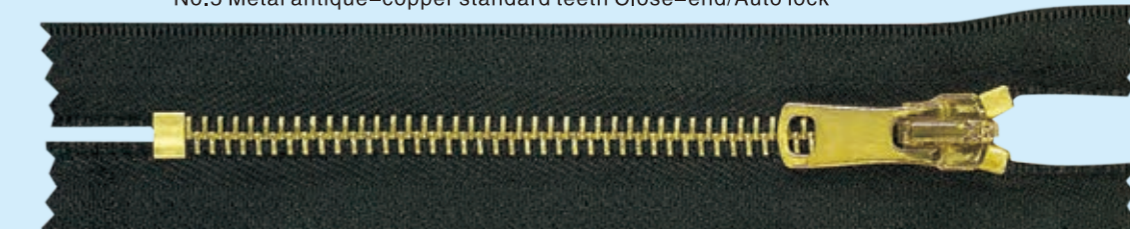

3#金属白铜圆牙密尾/YG头  
No.3 Metal cupronickel standard teeth Close-end/YG slider

4#金属85H铜玫瑰金色Y-牙密尾/YG头  
No.4 Metal 85H Rose gold Y-teeth Close-end/YG slider

4#金属85H铜K金方牙密尾/自动头  
No.4 Metal 85H copper K-gold square teeth Close-end/Auto lock

4#金属黄铜方牙密尾/自动头  
No.4 Metal brass square teeth Close-end/Auto lock

4#金属红古铜方牙开尾/自动头  
No.4 Metal antique-copper square teeth Open-end/Auto lock

5#金属红古铜圆牙密尾/自动头  
No.5 Metal antique-copper standard teeth Close-end/Auto lock

5#金属黄金Y-牙密尾欧款上止/欧款自动头  
No.5 Metal gold Y-teeth Close-end Euro-top-stop/Euro body auto lock

5#金属白金Y-牙开尾/Y款自动头  
No.5 Metal platina Y-teeth Open-end/Y-body Auto lock

5#金属青古铜密牙密尾/自动头  
No.5 Metal antique brass dense teeth Close-end/Auto lock

5#金属浅克叻密牙上下拉开尾/旋转自动头  
No.5 Metal antique nickel dense teeth two way Open-end/Reversible auto lock

5#金属无叻浅克叻圆牙开尾/Y款自动头  
No.5 Metal antique nickel nickel free standard teeth Open-end/Y-body auto lock

5#金属黑古铜牙开尾/自动头  
No.5 Metal Dark antique-brass standard teeth Open-end/Auto lock