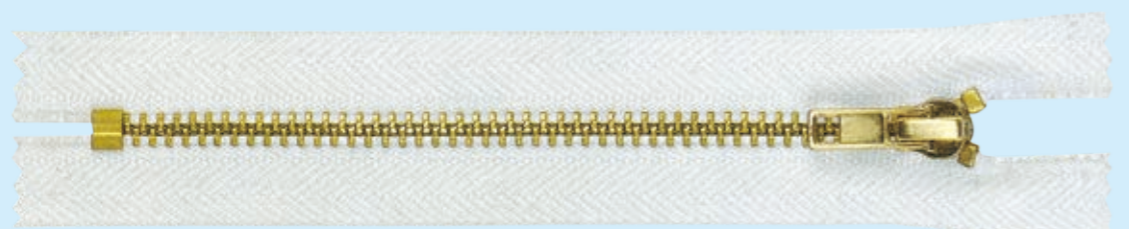

3#金属无叻白铜Y-牙密尾/Y款自动头  
No.3 Metal cupronickel nickel free Y-teeth Close-end/Y-body auto lock

3#金属磨光白金Y-牙密尾/自动头  
No.3 Metal Polished platina Y-teeth Close-end/Auto lock

3#白铝牙圆牙开尾/自动头  
No.3 Aluminum standard teeth Open-end/Auto lock

3#金属白铜圆牙密尾/YG头  
No.3 Metal cupronickel standard teeth Close-end/YG slider

4#金属85H铜玫瑰金色Y-牙密尾/YG头  
No.4 Metal 85H Rose gold Y-teeth Close-end/YG slider

4#金属85H铜K金方牙密尾/自动头  
No.4 Metal 85H copper K-gold square teeth Close-end/Auto lock

4#金属黄铜方牙密尾/自动头  
No.4 Metal brass square teeth Close-end/Auto lock

4#金属红古铜方牙开尾/自动头  
No.4 Metal antique-copper square teeth Open-end/Auto lock

5#金属红古铜圆牙密尾/自动头  
No.5 Metal antique-copper standard teeth Close-end/Auto lock

5#金属浅克叻密牙上下拉开尾/旋转自动头  
No.5 Metal antique nickel dense teeth two way Open-end/Reversible auto lock

5#金属无叻浅克叻圆牙开尾/Y款自动头  
No.5 Metal antique nickel nickel free standard teeth Open-end/Y-body auto lock

5#金属黑古铜牙开尾/自动头  
No.5 Metal Dark antique-brass standard teeth Open-end/Auto lock