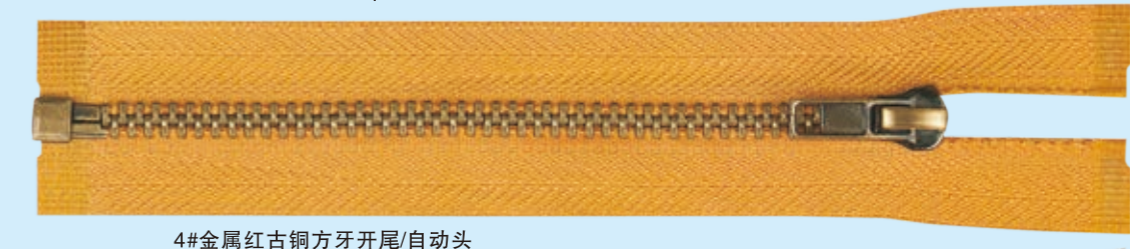

3#金属白铜圆牙密尾/YG头  
No.3 Metal cupronickel standard teeth Close-end/YG slider

4#金属85H铜玫瑰金色Y-牙密尾/YG头  
No.4 Metal 85H Rose gold Y-teeth Close-end/YG slider

4#金属85H铜K金方牙密尾/自动头  
No.4 Metal 85H copper K-gold square teeth Close-end/Auto lock

4#金属黄铜方牙密尾/自动头  
No.4 Metal brass square teeth Close-end/Auto lock

4#金属红古铜方牙开尾/自动头  
No.4 Metal antique-copper square teeth Open-end/Auto lock

5#金属红古铜圆牙密尾/自动头  
No.5 Metal antique-copper standard teeth Close-end/Auto lock

5#金属黄金Y-牙密尾欧款上止/欧款自动头  
No.5 Metal gold Y-teeth Close-end Euro-top-stop/Euro body auto lock

5#金属白金Y-牙开尾/Y款自动头  
No.5 Metal platina Y-teeth Open-end/Y-body Auto lock

5#金属青古铜密牙密尾/自动头  
No.5 Metal antique brass dense teeth Close-end/Auto lock

5#金属浅克叻密牙上下拉开尾/旋转自动头  
No.5 Metal antique nickel dense teeth two way Open-end/Reversible auto lock

5#金属无叻浅克叻圆牙开尾/Y款自动头  
No.5 Metal antique nickel nickel free standard teeth Open-end/Y-body auto lock

5#金属黑古铜牙开尾/自动头  
No.5 Metal Dark antique-brass standard teeth Open-end/Auto lock