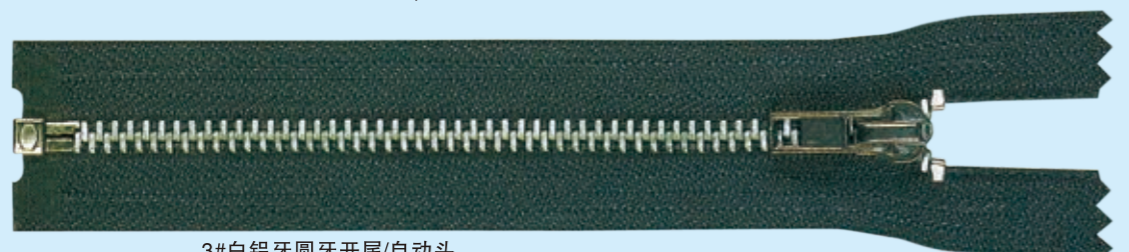

3#金属无叻白铜Y-牙密尾/Y款自动头  
No.3 Metal cupronickel nickel free Y-teeth Close-end/Y-body auto lock

3#金属磨光白金Y-牙密尾/自动头  
No.3 Metal Polished platina Y-teeth Close-end/Auto lock

3#白铝牙圆牙开尾/自动头  
No.3 Aluminum standard teeth Open-end/Auto lock

3#金属白铜圆牙密尾/YG头  
No.3 Metal cupronickel standard teeth Close-end/YG slider

4#金属85H铜玫瑰金色Y-牙密尾/YG头  
No.4 Metal 85H Rose gold Y-teeth Close-end/YG slider

4#金属85H铜K金方牙密尾/自动头  
No.4 Metal 85H copper K-gold square teeth Close-end/Auto lock

4#金属黄铜方牙密尾/自动头  
No.4 Metal brass square teeth Close-end/Auto lock

4#金属红古铜方牙开尾/自动头  
No.4 Metal antique-copper square teeth Open-end/Auto lock

5#金属红古铜圆牙密尾/自动头  
No.5 Metal antique-copper standard teeth Close-end/Auto lock

10#金属黄铜牙开尾/Y款自动头  
No.10 Metal brass teeth Open-end/Y-body auto lock