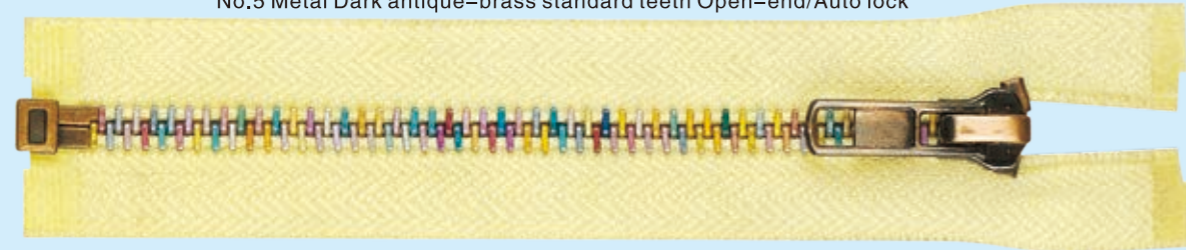

4#金属黄铜方牙密尾/自动头  
No.4 Metal brass square teeth Close-end/Auto lock

4#金属红古铜方牙开尾/自动头  
No.4 Metal antique-copper square teeth Open-end/Auto lock

5#金属红古铜圆牙密尾/自动头  
No.5 Metal antique-copper standard teeth Close-end/Auto lock

5#金属黄金Y-牙密尾欧款上止/欧款自动头  
No.5 Metal gold Y-teeth Close-end Euro-top-stop/Euro body auto lock

5#金属白金Y-牙开尾/Y款自动头  
No.5 Metal platina Y-teeth Open-end/Y-body Auto lock

5#金属青古铜密牙密尾/自动头  
No.5 Metal antique brass dense teeth Close-end/Auto lock

5#金属浅克叻密牙上下拉开尾/旋转自动头  
No.5 Metal antique nickel dense teeth two way Open-end/Reversible auto lock

5#金属无叻浅克叻圆牙开尾/Y款自动头  
No.5 Metal antique nickel nickel free standard teeth Open-end/Y-body auto lock

5#金属黑古铜牙开尾/自动头  
No.5 Metal Dark antique-brass standard teeth Open-end/Auto lock

5#金属镀七彩牙开尾/自动头  
No.5 Metal electroplated multicolor teeth Open-end/Auto lock

5#金属无叻白铜上下拉开尾/自动头  
No.5 Metal cupronickel nickel free two way Open-end/Auto lock

5#金属深克叻密牙(双拉头)密尾双尾制/自动头  
No.5 Metal dark antique-nickel dense double slider(double bottom stop)Close-end/Auto lock