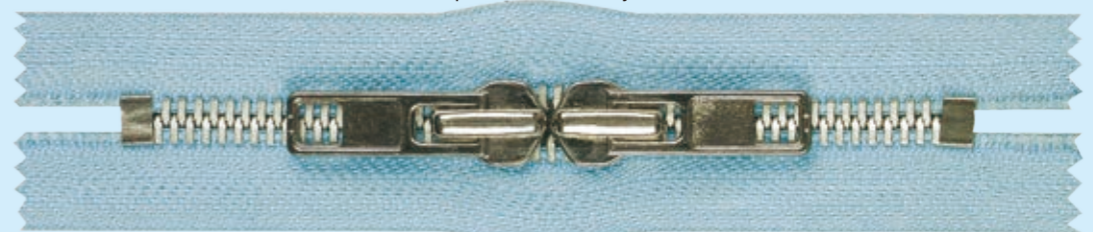

5#金属浅克叻密牙上下拉开尾/旋转自动头  
No.5 Metal antique nickel dense teeth two way Open-end/Reversible auto lock

5#金属无叻浅克叻圆牙开尾/Y款自动头  
No.5 Metal antique nickel nickel free standard teeth Open-end/Y-body auto lock

5#金属黑古铜牙开尾/自动头  
No.5 Metal Dark antique-brass standard teeth Open-end/Auto lock

5#金属镀七彩牙开尾/自动头  
No.5 Metal electroplated multicolor teeth Open-end/Auto lock

5#金属无叻白铜上下拉开尾/自动头  
No.5 Metal cupronickel nickel free two way Open-end/Auto lock

5#金属深克叻密牙(双拉头)密尾双尾制/自动头  
No.5 Metal dark antique-nickel dense double slider(double bottom stop)Close-end/Auto lock

5#金属无叻浅克叻密牙开尾/Y款自动头  
No.5 Metal antique nickel nickel free dense teeth Open-end/Y-body auto lock

8#金属红古铜圆牙密尾/Y款自动头  
No.8 Metal antique-copper standard teeth Close-end/Y-body auto lock

8#金属黄铜圆牙开尾/Y款自动头  
No.8 Metal brass standard teeth Open-end/Y-body auto lock

8#金属无叻白铜深克叻密牙(双拉头)密尾双尾制/Y款自动头  
No.8 Metal cupronickel N/F dense teeth double slider(double bottom stop)Close-end/Y-body auto lock

8#金属青古铜密牙上下拉开尾/Y款自动头  
No.8 Metal cupronickel dense teeth two way Open-end/Y-body Auto lock